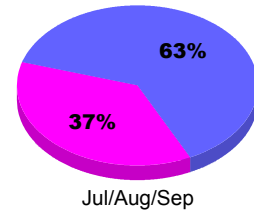

Membership Results
2012-2013

Membership
2011-2012

Month	Net Memb Goal	Actual New Memb	Actual Dropped Memb	Gain/Loss of Memb	Gain/Loss of Memb
Jul/Aug/Sep	175	69	-35	34	89
Totals	175	69	-35	34	89

Membership Results 2012-2013

Goal, New, Dropped, Gain/Loss

Comparison of Membership Gain/Loss

Current Year Compared to the Previous Year

Gender Comparison 2012-2013

■ Male ■ Female