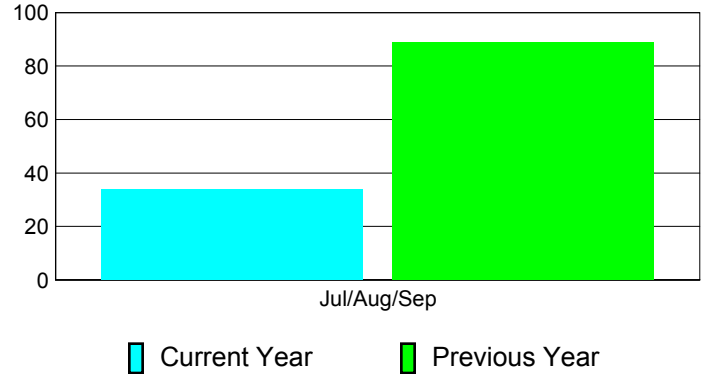

Membership Results
2012-2013

Membership
2011-2012

Month	Net Memb Goal	Actual New Memb	Actual Dropped Memb	Gain/Loss of Memb	Gain/Loss of Memb
Jul/Aug/Sep	175	69	-35	34	89
Totals	175	69	-35	34	89

Membership Results 2012-2013

Goal, New, Dropped, Gain/Loss

Comparison of Membership Gain/Loss

Current Year Compared to the Previous Year

Gender Comparison 2012-2013

■ Male ■ Female