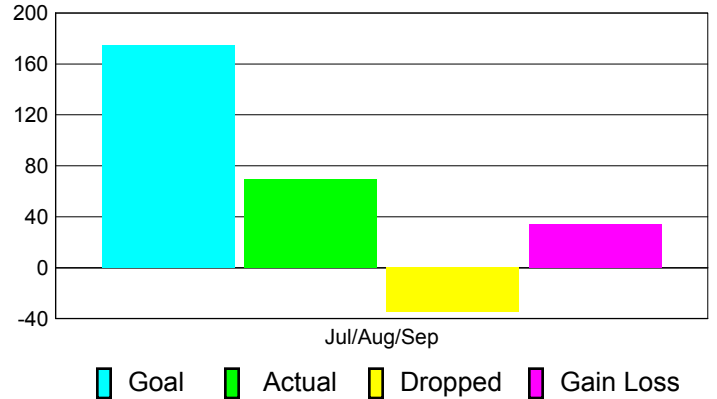

Membership Results 2012-2013

Goal, New, Dropped, Gain/Loss